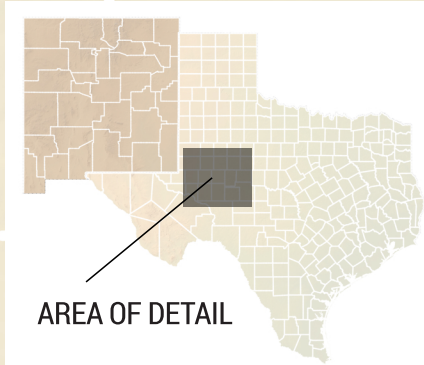

**COLORADO CITY HUB**

- 3 OUTLETS >>**
1. Permian Express II
  2. West Texas Gulf
  3. BridgeTex

- 1 OUTLET** 
- Alon Refinery

**ALON REFINERY**

**HOWARD STATION**

**MARTIN STATION**

- 4 OUTLETS >>**
1. Midland-to-ECHO
  2. Permian Express II
  3. Basin\*
  4. Centurion\*
- \*via pump-over rights

**MIDLAND HUB**

**158 STATION**

**MEDALLION MIDLAND BASIN**

**GARDEN CITY STATION**

**MIDKIFF STATION**

**REAGAN STATION**

**CRANE HUB**

**UPTON**

**HARRINGTON STATION**

**REAGAN**

**SANTA RITA STATION**

- 4 OUTLETS >>**
1. Cactus
  2. Gray Oak
  3. EPIC Crude Oil
  4. Longhorn

**HICKMAN STATION**

**AREA OF DETAIL**